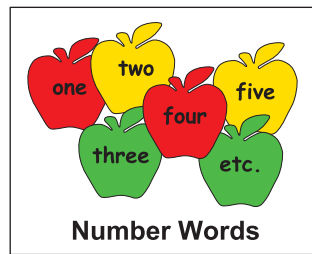

Apple Pie Activity...

Idea from Carol Hartery The Learning Tree Stoneham MA www.tltree.com
 In collaboration with Susan DeMuth Shapes Etc. www.shapesetc.com

Quick & Easy Apple Pie Learning Games

- Trace and Cut 9 1/2" circle of tan felt to cover an aluminum pie plate.
- Cut a "slice" in the top that's big enough to fit your hand.
- Glue on the felt with Tacky™ Glue and wait 20 minutes.

Optional:

When the glue is almost dry gently pull on the edge of the "crust" to make a rippled effect.

- Write letters, numbers or words on Shapes Etc. Apple Cut-Outs.
- Laminate and trim apple pieces.
- Store finished game pieces in Zip Lock™ Baggies